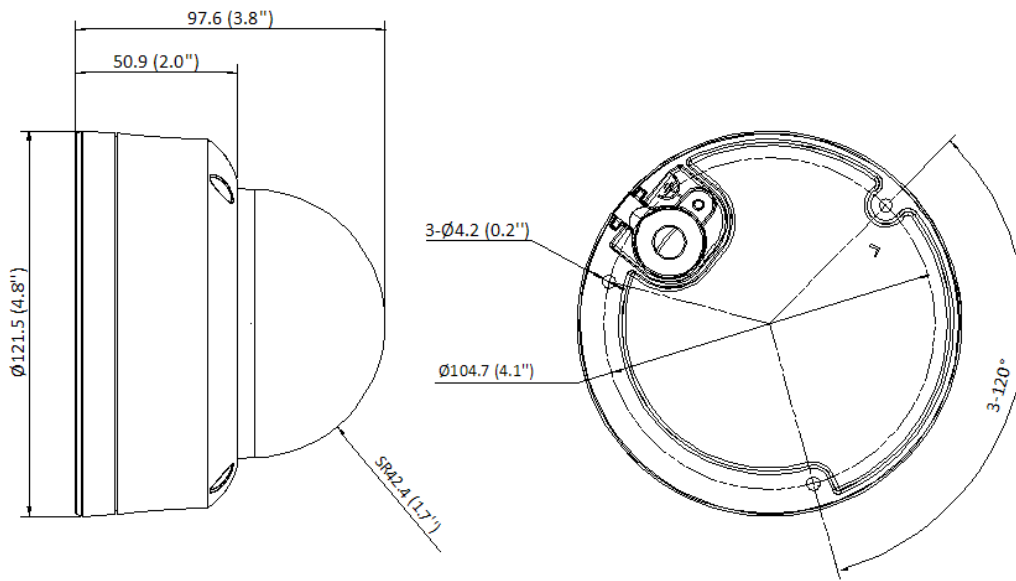

▪ **Dimension**

Unit: mm (inch)

▪ **Accessory**

▪ **Optional**

DS-1272ZJ-120B Wall Mount	DS-1253ZJ-M Rain Shade	DS-1272ZJ-120 Wall Mount	DS-1280ZJ-DM46 Junction Box	DS-1271ZJ-120 Pendant Mount
DS-1275ZJ-SUS Vertical Pole Mount				

Headquarters

No.555 Qianmo Road, Binjiang District,
Hangzhou 310051, China
T +86-571-8807-5998
www.hikvision.com

Follow us on social media to get the latest product and solution information.

Hikvision

HikvisionHQ

HikvisionHQ

Hikvision_Global

Hikvision
Corporate Channel

hikvisionhq