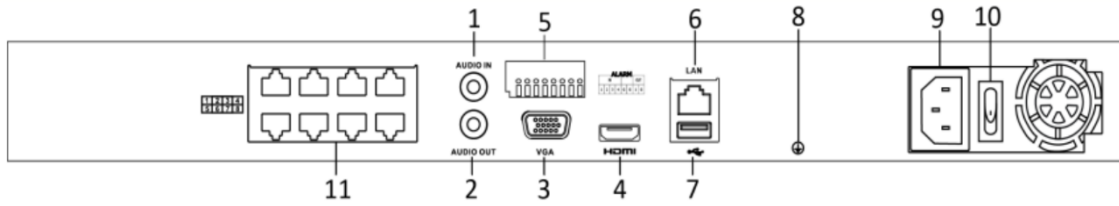

HD Transmission

- 1 self-adaptive 10/100/1000 Mbps network interface
- 16 independent PoE network interfaces are provided

Various Applications

- Centralized management of IP cameras, including configuration, information import/export, real-time information display, two-way audio, upgrade, etc.
- Connectable to smart IP cameras from Hikvision and the recording, playing back, and backing up of VCA alarms can be realized
- VCA detection alarm is supported
- Instant playback for assigned channel during multi-channel display mode
- Smart search for the selected area in the video; and smart playback to improve the playback efficiency
- Supports HDD quota and group modes; different capacity can be assigned to different channels
- Hik-Connect for easy network management

Dimensions

| Index | Description | Index | Description |
|-------|-------------------------------------|-------|--------------------------------------|
| 1 | AUDIO IN | 7 | USB 3.0 Interface. |
| 2 | AUDIO OUT | 8 | GND |
| 3 | VGA Interface | 9 | 100 to 240 VAC power supply |
| 4 | HDMI Interface | 10 | Power Switch |
| 5 | Controller Port, Alarm In/Alarm Out | 11 | Network Interfaces with PoE function |
| 6 | LAN Network Interface | | |