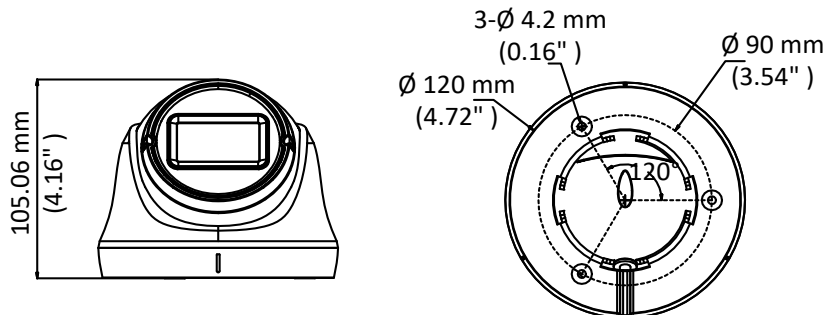

Order Model

HWT-T320-VF

Dimension